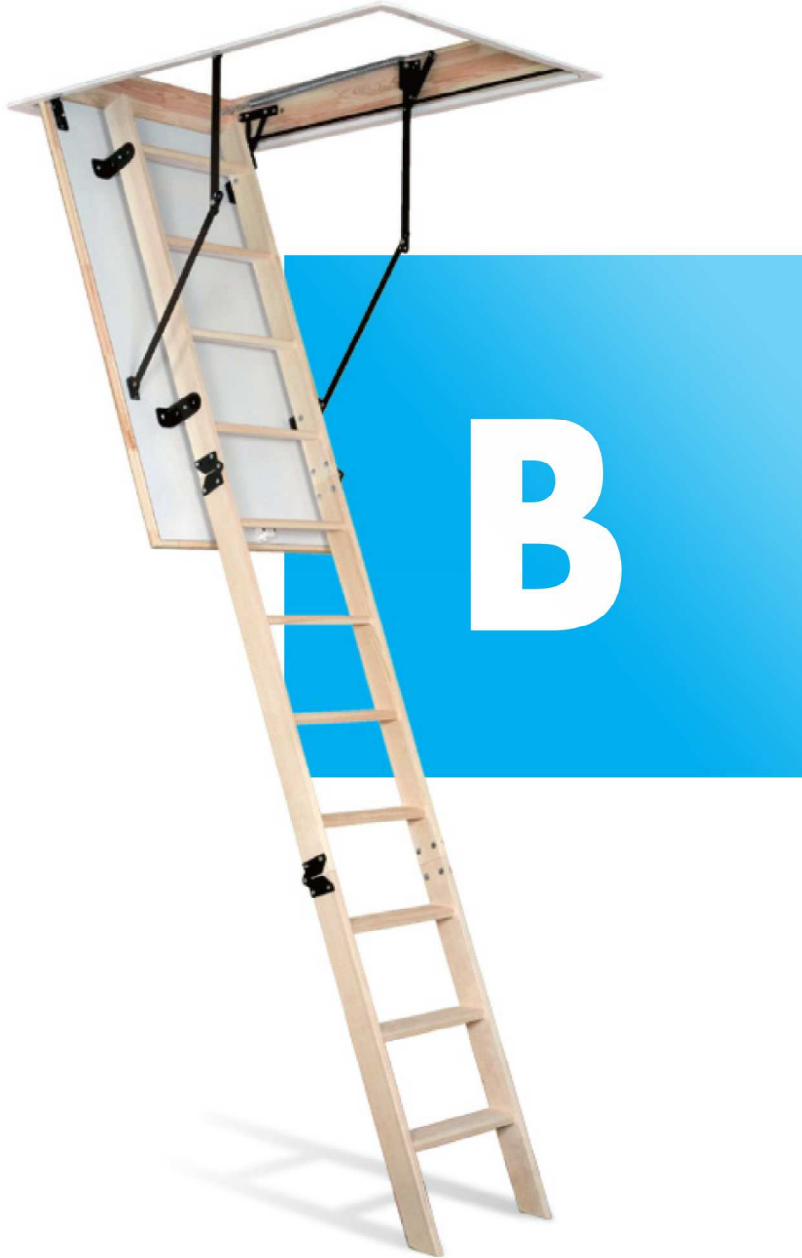

EASY STEP

LOFT LADDERS

AT REASONABLE PRICES

EASY STEP **B** LOFT LADDER SPECIFICATION

HATCH THICKNESS	26 mm
HATCH COLOUR	WHITE
HEIGHT OF WOODEN BOX	10 cm
WOODEN LADDER	3-SECTION
MAXIMUM LOAD	150 kg
MAXIMUM CEILING HEIGHT:	280 cm
OPENING RADIUS	155 cm
WINDER	130 cm
SEAL	YES
BOX DIMENSIONS	110x55 110x60 110x70 120x55 120x60 120x70 130x55 130x60 130x70

40cm

WIDE LADDER

LOCK

150kg

MAX LOAD

EASY AND QUICK ASSEMBLY

SAFE DEPTH OF STEPS

1

HIGHEST QUALITY WOOD

POLE

24

MONTHS OF WARRANTY

POWDER PAINTED PARTS

ONLY FULL PALLET ORDER

*8 items on a pallet